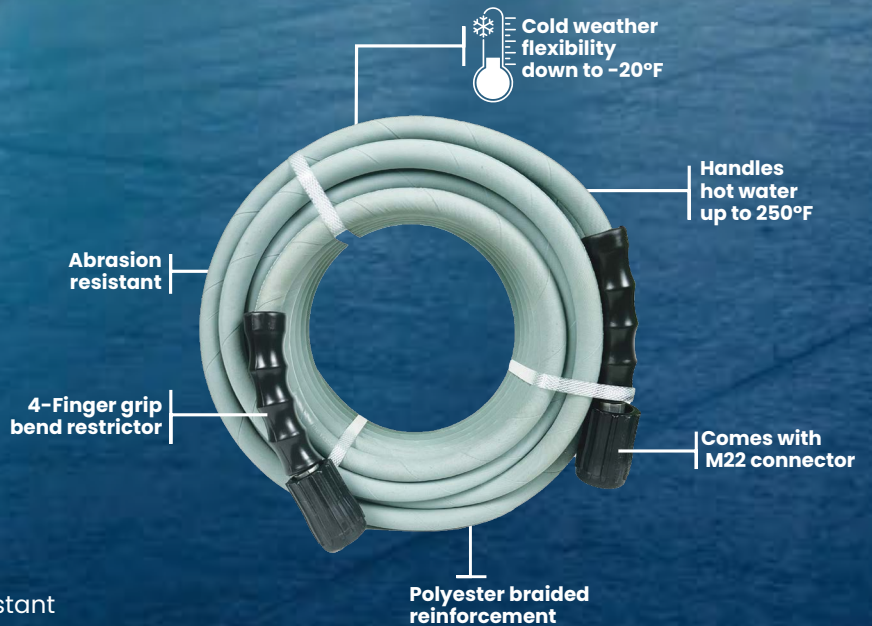

1 Year
Warranty

Polyester Braided Pressure Washer Hoses

**Super Light, Durable
Flexible & Versatile**
Polyester Braided Pressure
Washer Hose

- 100% Rubber construction
- Lightweight, easy to coil
- M22 Connector with Nozzle for PW 1/4"
- Polyester braided reinforcement
- Flexibility up to 250°F
- 4:1 Safety factor
- 3100 PSI Working pressure
- Ozone resistant | Abrasion resistant | Kink Resistant

Available
Hose I.D. (in.): 1/4

Available
Hose Length (ft.): 25, 35, 50, 100,

Visit Website

www.blubirdindustries.com | sales@blubirdindustries.com | tel:+1.844.769.4673
30 N Gould St, Ste 4025 Sheridan, WY 82801

Non-marking Design

Polyester Braided Pressure Washer Hoses

Super Light, Durable Flexible & Versatile

- 3100 PSI Working Pressure | 12,400 PSI Burst Pressure
- 100% rubber construction
- Polyester braided reinforcement
- M22 Connector with Nozzle for PW 1/4"
- Lightweight, easy to coil
- Abrasion resistant | Ozone resistant
- Kink resistant
- 4-Finger grip bend restrictor for better use & easier control over the hose

BluShield Polyester braided rubber pressure washer hoses are light and flexible which helps with the ease of coiling and handling the hose. Non marking design does not leave marks on the job site. These lightweight hoses are equipped with four finger grip bend restrictors which reduce the bending stress near the coupling and increase the working efficiency by adding better control. These hoses have a 3100 PSI working pressure and a 12,400 PSI safety burst pressure (4:1). These hoses can handle both cold and hot water up to 250°F.