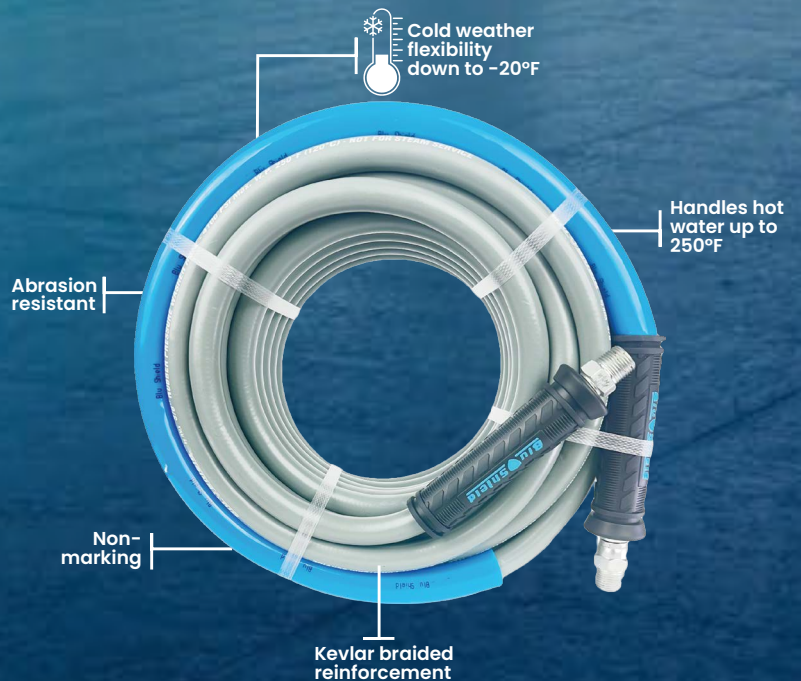

1 Year
Warranty

Pressure Washer Hoses

35% LIGHTER

Heavy-Duty Kevlar Braided
Pressure Washer Hose

100% Rubber

- Extreme weather flexibility
- 3/8 MNPT Fixed + Swivel
- Kevlar braided hose is lighter with extra ordinary tensile strength
- 4100 PSI working pressure
- Flexible down to -20°F
- 4:1 Safety factor

**Kevlar Braided
Pressure Washer Hoses**

35% Lighter & More Flexible
than wire braided rubber pressure washer hoses

- **4100 PSI Working Pressure | 16400 PSI Burst Pressure**
- 100% Rubber construction
- Kevlar braided hose is lighter with extra ordinary tensile strength
- 3/8 MNPT Fixed + Swivel
- Ozone resistant | Abrasion resistant | Kink resistant
- Bend restrictor for better use & easier control over the hose

BluShield Kevlar braided rubber pressure washer hoses are unique and one of its kind. These hoses are braided with Kevlar fibers which are 35% lighter than other pressure washing hose in market while making it true heavy duty. Aramid fibers are well-known for its durability and extraordinary tensile strength and are up to 10 times stronger than steel fibers of equal diameter. These 100% rubber hoses are extreme weather resistant hoses that can also handles Hot Water upto 250°F while remain flexible in cold weather temperature upto -20°F. Included grip bend restrictors reduces the bending stress near the coupling and increase the working efficiency by adding better control. These hoses have a 4100 PSI working pressure and a 16,400 PSI safety burst pressure (4:1).