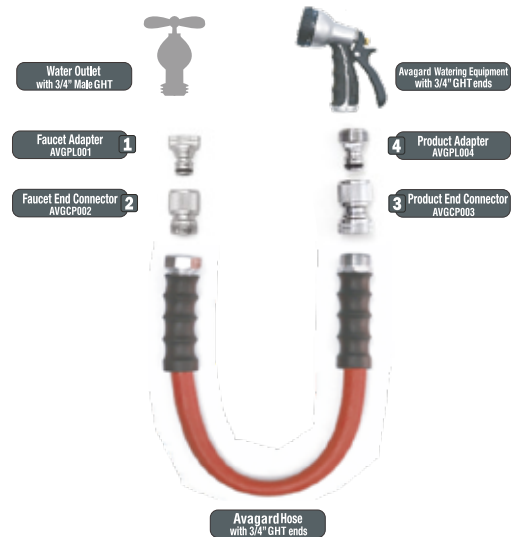

COUPLERS & PLUGS

Faucet End Connector

Product End Connector

Chrome-Plated Brass Construction
Works with all gardening equipment/Hoses

Easy to switch watering equipment /water outlets

Smooth Quick-Release function
Zero-Leakage technology

Faucet End Adaptor

Product End Adaptor

Chrome-Plated Brass Construction
Works with all Avagard gardening equipment/Hoses

Easy to switch watering equipment /water outlets

Model#

SKU#

Description

BSPL001

10010640

Quick Connect 3/4" Female GHT Universal Plug

BSCP002

10010630

Quick Connect 3/4" Male GHT Universal Coupler

BSCP003

10010631

Quick Connect 3/4" Female GHT Universal Coupler

BSPL004

10010641

Quick Connect 3/4" Male GHT Universal Plug

Model#

SKU#

Description

AVGPL001

10010140