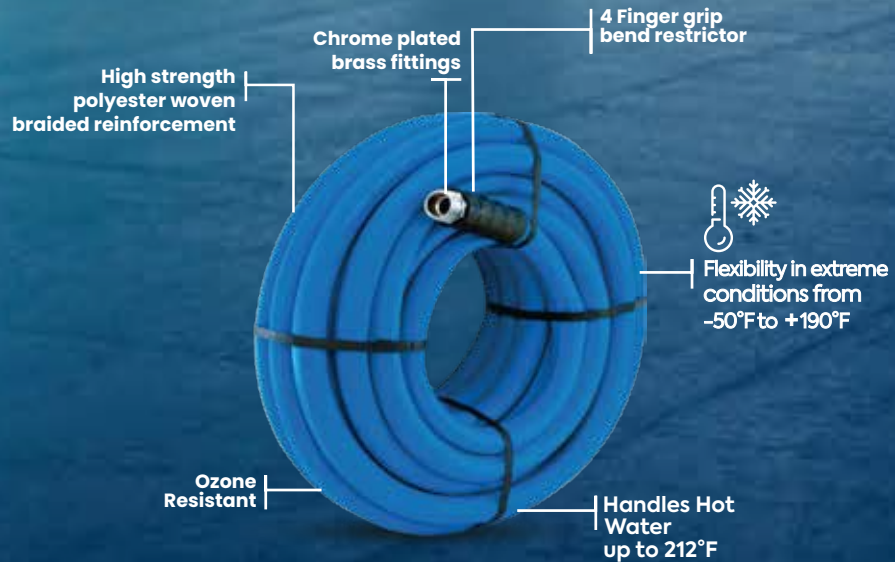

**10** Year Warranty

**Rubber Water Hose**

Perfect Water Hose for Farms

**40% LIGHTER**  
than traditional rubber water hoses

**100% Rubber**

- Male and female Connections
- Extreme weather flexibility
- Lightweight, coils easily
- No memory - lays flat
- Abrasion resistant
- Kink resistant core design
- 3/4 in. GHT fittings on both ends
- 500 PSI Burst pressure

## Perfect Water Hose for Farms

## RUBBER WATER HOSES

**40% Lighter**  
than Traditional  
Rubber Water Hoses  
**100% Rubber**

- Ozone resistant cover provides protection from extreme weather, abrasions & kinks.
- Constructed with high strength polyester woven braided reinforcement.
- 4 Finger grip bend restrictor protects the ends of the fittings and provides better use and control over the hose.
- Chrome plated brass fittings are superior to aircraft grade aluminum fittings.

YouTube

Blubird Technology has revolutionized how a rubber water hose is made. Traditionally made rubber water hoses are stiff and heavy. Made from 100% rubber, our Ag-Lite hose is the lightest, strongest, most flexible rubber hose ever made. Primarily made for the farm and ag market the Ag-Lite hose can also be used anywhere where hot water is used.