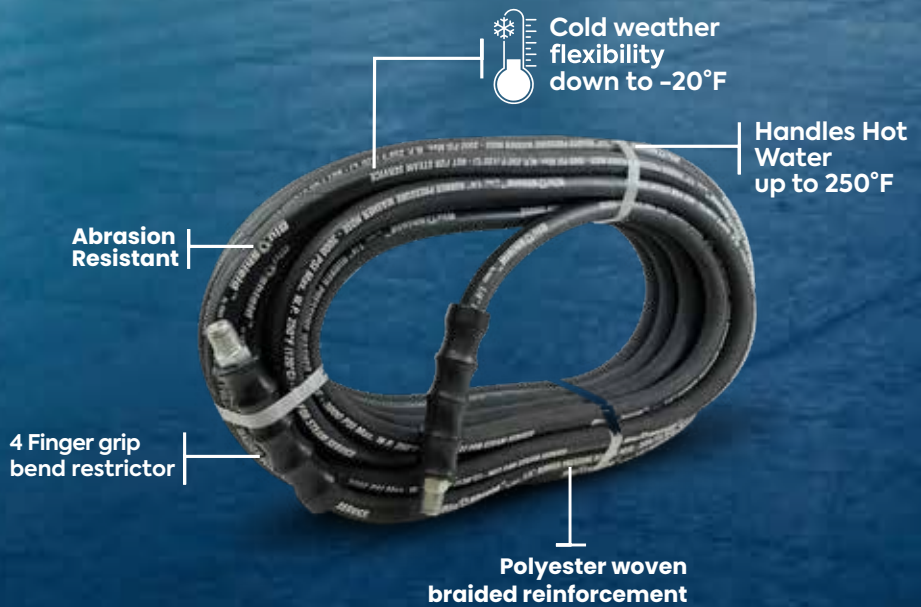

**1** Year Warranty

**Pressure Washer Hose**

**Polyester Braided Pressure Washer Hoses**

**Super Light & Flexible**

Heavy-Duty Polyester Braided Pressure Washer Hose

- Extreme weather flexibility
- Lightweight, coils easily
- No memory - lays flat
- Abrasion resistant
- Kink resistant core design
- 1/4 in. swivel + fixed M-NPT fittings
- 3000 PSI Working pressure
- 4:1 Safety factor

Available Hose I.D. (in.): 1/4

Available Hose Length (ft.): 25, 50, 100,

Visit Website

[www.blubirdindustries.com](http://www.blubirdindustries.com) | [sales@blubirdindustries.com](mailto:sales@blubirdindustries.com) | tel:+1.844.769.4673  
30 N Gould St Ste 4025 Sheridan, WY 82801

### Super Light & Flexible

- **3000 PSI Working Pressure | 12000 PSI Burst Pressure**
- 100% rubber construction
- Polyester woven braided reinforcement
- Maintains integrity under extreme weather conditions
- Ozone resistant
- Abrasion resistant
- Kink Resistant
- 4 Finger grip bend restrictor protects the ends of the fittings and provides better use and control over the hose.

BluShield polyester braided rubber pressure washer hoses are super light and flexible which helps with the coiling and ease of handling of the hose. These lightweight hoses are equipped with bend restrictor which reduces the bending stress near the couplings and increases the working efficiency by adding better control. These hoses have a 3000 PSI working pressure and a 1200 PSI burst pressure with safety factor of (4:1). It has an unmatched 1 year warranty.