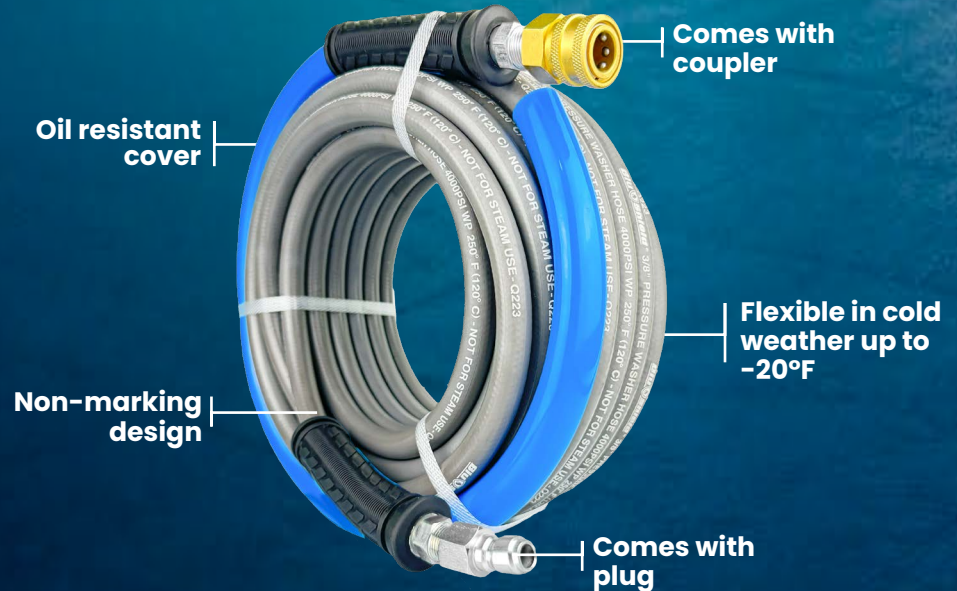

## Single Wire Braided Pressure Washer Hose

# 100% Rubber Construction

- 3/8" Male NPT Revolving + Fixed
- Designed for hot & cold water use
- Steel Wire braided hose is lighter with extra ordinary tensile strength
- Includes coupler & plug
- Flexibility down to -20°F
- 4000 PSI working pressure
- 4:1 Safety factor

30 N Gould St, Ste 4025 Sheridan, WY 82801

Non-Marking Design

**Single Wire Braided  
Pressure Washer Hose**

- **4000 PSI Working Pressure | 16000 PSI Burst Pressure**
- 100% Rubber construction
- 3/8" Male NPT Revolving + Fixed
- Includes coupler & plug
- Steel Wire braided hose is lighter with extraordinary tensile strength
- 4000 PSI working pressure
- Abrasion resistant | Kink resistant | Ozone resistant
- Flexibility down to -20°F
- 4:1 Safety factor
- Bend restrictor for better use & easier control over the hose

**Fittings**

Handles Hot Water up to 250°F

Experience the power of the BluShield Single Wire 4000 PSI hose, perfect for high-pressure cleaning in any industry. This hose features a high-strength single-wire steel braided construction, providing exceptional tensile strength while remaining lightweight. With a 4000 PSI working pressure and 16000 PSI burst pressure, this hose delivers reliable cleaning power for any task. Its 3/8" swivel connector ensures flexibility and ease of use, while the non-marking cover protects surfaces. This 100% rubber hose is designed for durability in all conditions, from extreme heat to freezing temperatures. The bend restrictor enhances control and extends the life of the hose, making it a reliable choice for any project.