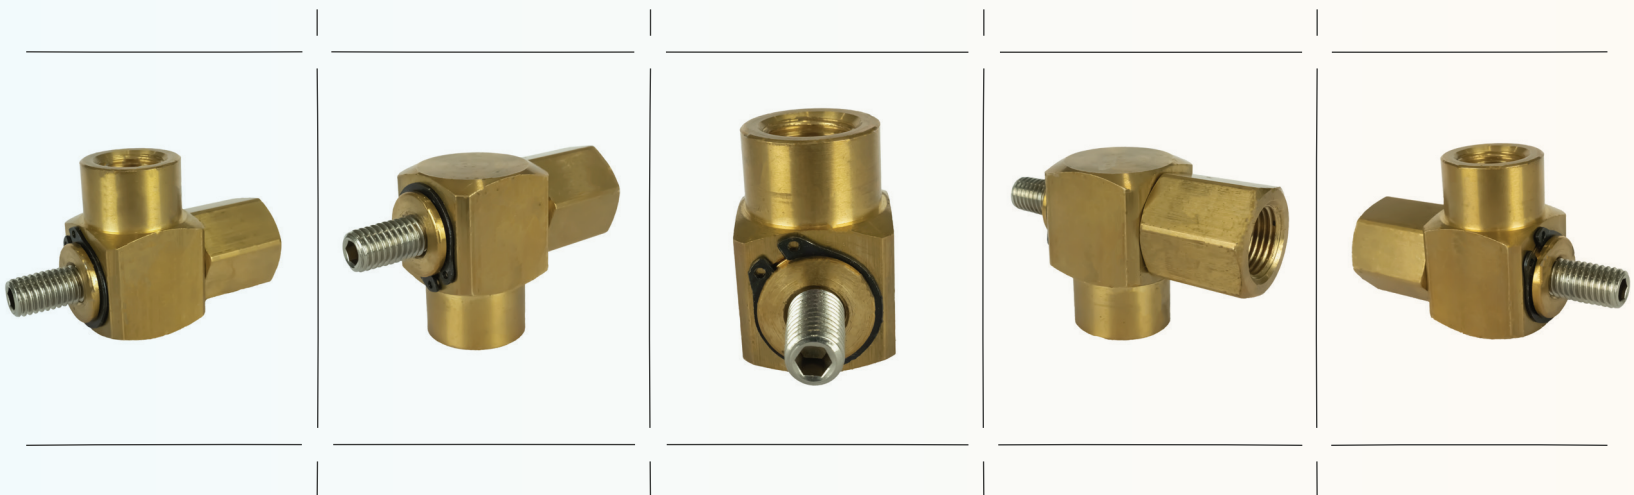

Medium Dual Arm Reel – Brass Swivel

FOR MEDIUM DUAL ARM REELS ——— DURABLE

*Optimize Your Hose Reel with Brass Swivel
for the Medium Dual Arm Reels* ———

The Brass Swivel for Medium Dual Arm Reel is a high-quality component designed to enhance the functionality of your hose reel. Made from durable brass, it allows for smooth rotation, preventing hose kinks and ensuring a consistent water flow. Ideal for medium dual arm reels, it provides reliable performance and longevity.

FEATURES

{Versatile Compatibility}

{Durable Construction}

{Smooth Rotation}

{Easy Installation}

{Leak-Proof Design}

SKU#	MODEL#	I.D	DESCRIPTION
------	--------	-----	-------------

10012589	RPBSDA38		Upgrade your medium dual arm reel with our durable brass swivel.
----------	----------	--	--