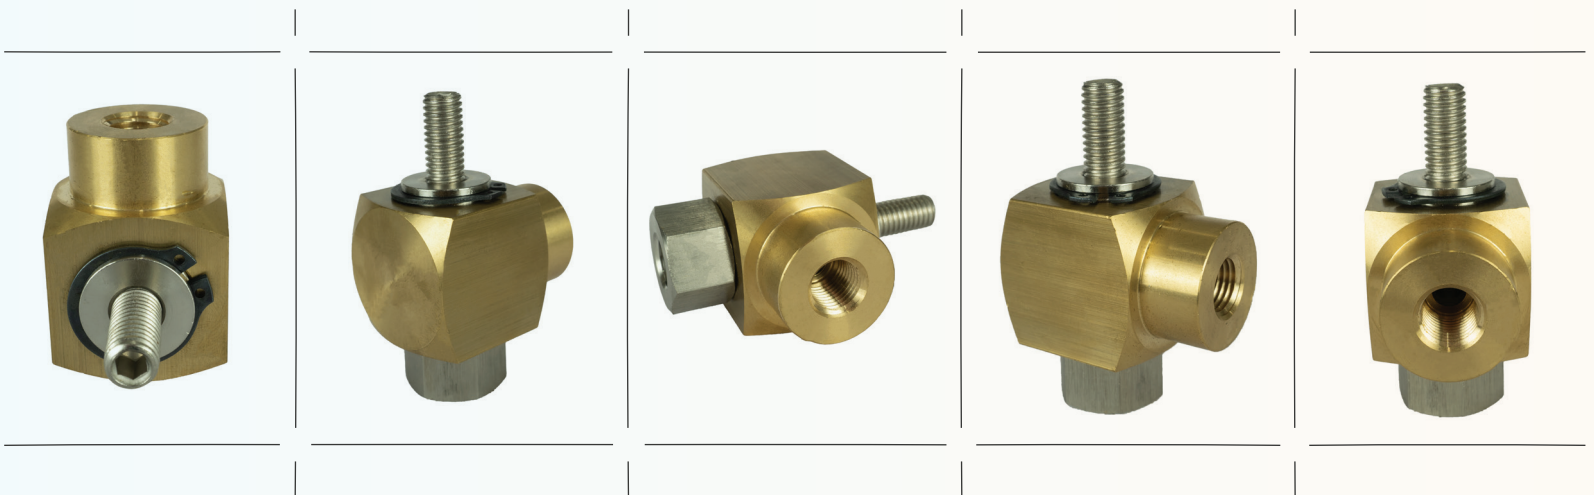

## Optimize Your Medium Dual Arm Hose Reel with the Brass Swivel Fitting

Introducing the Brass Swivel for Medium Dual Arm Reel, an essential component designed to enhance the efficiency of your hose reel system. Made from high-quality brass, this swivel fitting ensures smooth 360-degree rotation, preventing hose kinks and tangles while maintaining consistent water flow for reliable performance.

FEATURES

{High-Quality Brass Construction}

{Versatile Compatibility}

{Easy Installation}

{360-Degree Rotation}

{Leak-Proof Design}

SKU#	MODEL#	I.D	DESCRIPTION
------	--------	-----	-------------

10012592	RPBSPW38		Upgrade your medium dual arm reel with our durable brass swivel.
----------	----------	--	--