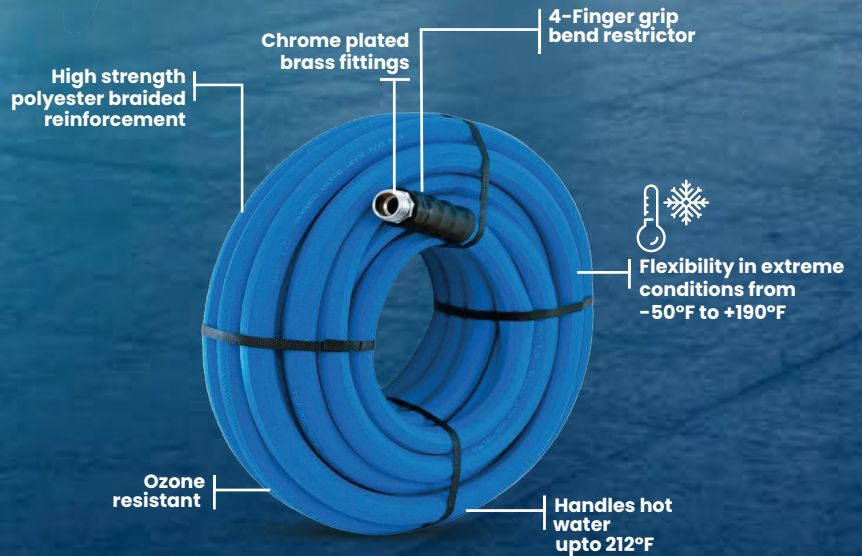

## Rubber Water Hoses

Perfect Water Hose for Farms /  
Agriculture & Ranch

**40% LIGHTER**  
than traditional rubber  
water hoses

**100% Rubber**

- Male and female connections
- Extreme weather flexibility
- Polyester braided reinforcement
- No memory - lays flat
- Abrasion resistant
- Kink resistant core design
- 3/4 in. GHT fittings on both ends
- 500 PSI minimum burst pressure

Available  
Hose I.D. (in.) : 5/8, 3/4, 1

Available  
Hose Length (ft.) : 6, 10, 15

Perfect Water Hose for Farms /  
Agriculture & Ranch

**RUBBER WATER HOSES**

**40% Lighter**  
than Traditional  
Rubber Water Hoses

**100% Rubber**

- 3/4 Male + female GHT set
- Polyester braided reinforcement
- 500 PSI minimum burst pressure
- Flexibility from -50°F to +190°F
- Kink resistant | Ozone resistant
- Abrasion resistant
- 4 Finger-grip bend restrictor to avoid damage at ends

The AG-Lite Rubber Water Hose is a high-quality and versatile solution for your water delivery needs. Crafted from durable rubber and equipped with dependable GHT solid brass couplings, this hose is designed for long-lasting performance and reliability. It provides a generous reach, making it ideal for various applications, whether in agricultural or garden settings. This hose ensures efficient and dependable water delivery, offering a practical and reliable solution for all your watering requirements. Chrome-plated brass fittings that are superior to aircraft aluminum fittings