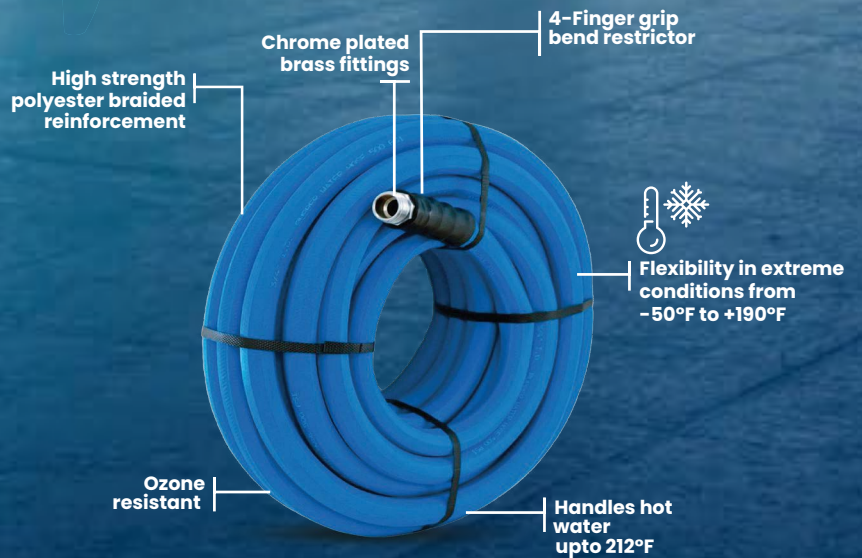

10 Year Warranty

Rubber Water Hoses

Perfect Water Hose for Farms / Agriculture & Ranch

40% LIGHTER
than traditional rubber water hoses

100% Rubber

- Male and female connections
- Extreme weather flexibility
- Lightweight, coils easily
- No memory - lays flat
- Abrasion resistant
- Kink resistant core design
- 3/4 in. GHT fittings on both ends
- 500 PSI minimum burst pressure

Available Hose I.D. (in.) : 5/8, 3/4, 1/2", 1

Available Hose Length (ft.) : 6, 10, 15, 25, 50, 75, 100, 150

www.blubirdindustries.com | sales@blubirdindustries.com | tel:+1.844.769.4673
30 N Gould St, Ste 4025 Sheridan, WY 82801

Perfect Water Hose for Farms / Agriculture & Ranch

YouTube

40% Lighter than Traditional Rubber Water Hoses

100% Rubber

- Ozone resistant cover provides protection from extreme weather, abrasions & kinks
- Constructed with high-strength polyester braided reinforcement
- 4-Finger grip bend restrictor protects the wear and tear of hose from ends and makes the hose easier to control and use
- Chrome-plated brass fittings that are superior to aircraft aluminum fittings

BluBird Technology has revolutionized how a rubber water hose is made. Traditionally made rubber water hoses are stiff and heavy. Made from 100% rubber, our Ag-Lite hose is the lightest, strongest, most flexible rubber hose ever made. Primarily made for the farm and Ag market the Ag-Lite hose can also be used anywhere where hot water is used.