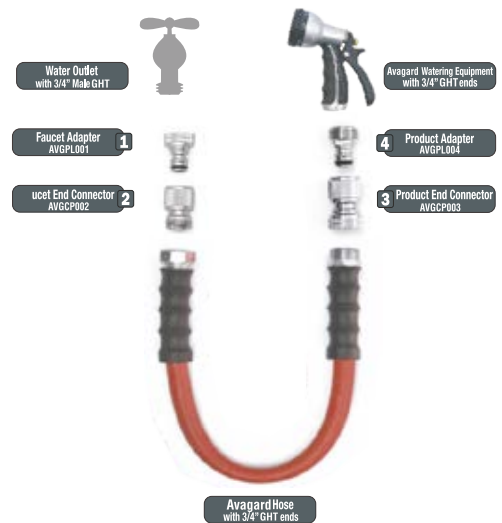

COUPLERS & PLUGS

Simplify your watering routine with our Quick Connect Plug. Crafted from robust 3/4" solid brass and designed with standard GHT fittings, it effortlessly attaches to the female 3/4" ends of watering tools like spray guns and sprinklers, complete with a pre-installed coupling on the other side. This Quick Connect feature streamlines the connection process, ensuring easy use, particularly for individuals dealing with arthritis or limited hand and joint mobility. Make watering a snap with our product.

Faucet End Connector

Product End Connector

Chrome-Plated Brass Construction
Works with all gardening equipment/Hoses

Easy to switch watering equipment /water outlets
Smooth Quick-Release function
Zero-Leakage technology

Faucet End Adaptor

Product End Adaptor

Chrome-Plated Brass Construction
Works with all Avagard gardening equipment/Hoses

Easy to switch watering equipment /water outlets

Model#

SKU#

Description

BSPL001	10010640	Quick Connect 3/4" Female GHT Universal Plug
BSCP002	10010630	Quick Connect 3/4" Male GHT Universal Coupler
BSCP003	10010631	Quick Connect 3/4" Female GHT Universal Coupler
BSPL004	10010641	Quick Connect 3/4" Male GHT Universal Plug