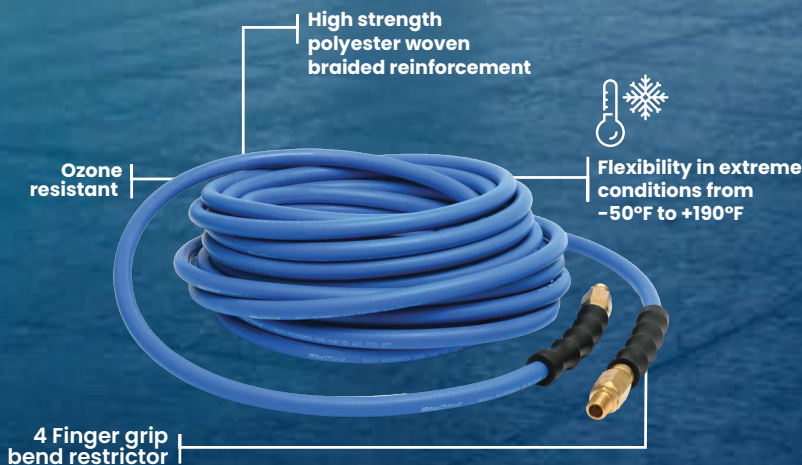

YouTube

10 Year Warranty on hose | **1** Year Warranty on accessories

BluBird Air Hose with Field Repairable Fittings

FastFix fittings allows a damaged hose to be repaired on the job site

40% LIGHTER
than traditional rubber air hoses

100% Rubber

Soild Brass FastFix Fittings

- BluBird hose as light as hybrid
- 2 x Male NPT connections
- Extreme weather flexibility
- No memory - lays flat
- Abrasion resistant
- Kink resistant core design
- 1/4" Male NPT FastFix Fittings
- 300 PSI working pressure
- 4:1 Safety burst factor

Solid Brass FastFix fittings are superior to aircraft aluminum fittings.

BluBird Air Hose with Field Repairable Fittings

40% Lighter Than Traditional Rubber Air Hoses
100% Rubber

- As light as hybrid
- High strength polyester woven braided reinforcement
- Maintains integrity under extreme weather conditions
- Ozone resistant
- Abrasion resistant
- Kink resistant
- 4-Finger grip bend restrictor protects the fittings from damage & offers better control over the hose.

The BluBird FastFix hose is a combination of the BluBird Hose and FastFix field repairable fittings. The BluBird hose is the lightest, strongest most flexible 100% rubber air hose ever made and the FastFix field repairable fittings make it easy and fast to repair a hose in minutes, restoring the hose to it's original 300 PSI working pressure, 1200 PSI burst rating. The FastFix fittings are 100% brass for strength and durability.