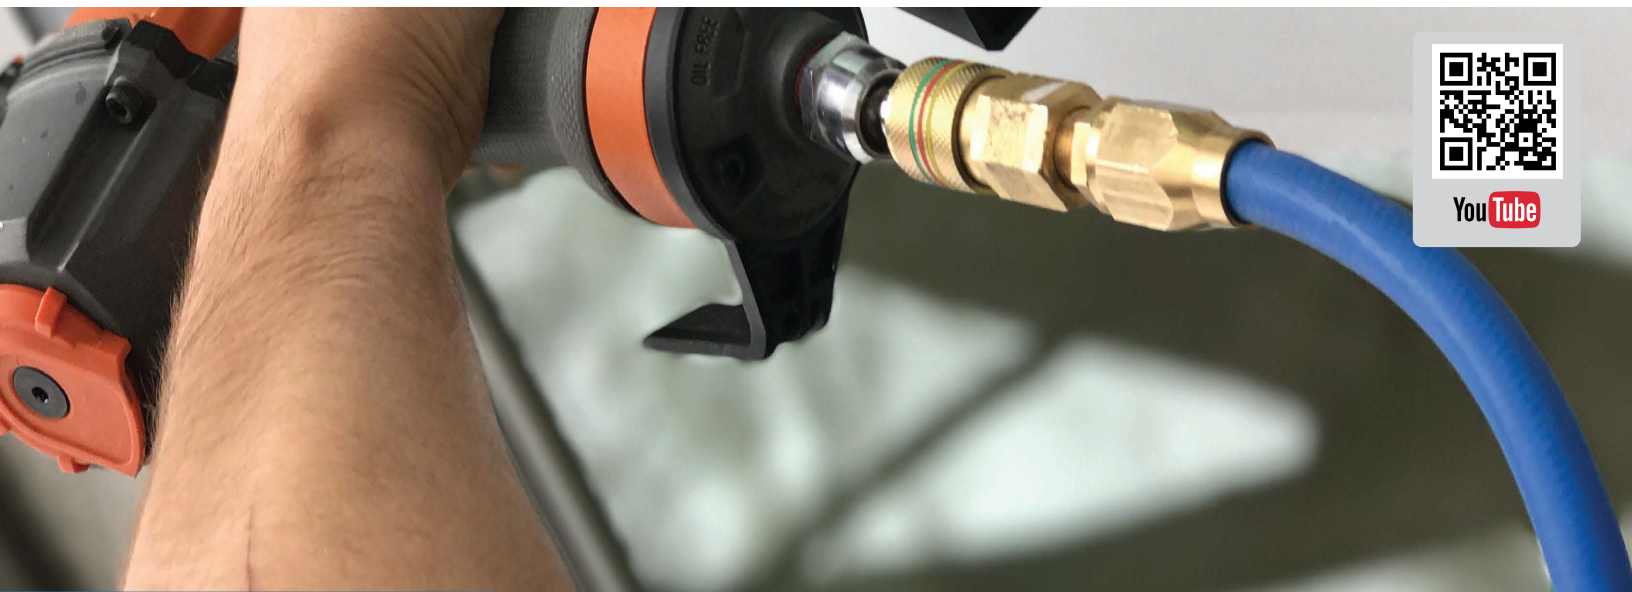

YouTube

10 Year Warranty on hose | **1** Year Warranty on accessories

BluBird Air Hose with Field Repairable Fittings

FastFix fittings allows a damaged hose to be repaired on the job site

40% LIGHTER
than traditional rubber air hoses

100% Rubber

Soild Brass FastFix Fittings

- BluBird hose as light as hybrid
- 2 x Male NPT connections
- Extreme weather flexibility
- No memory - lays flat
- Abrasion resistant
- Kink resistant core design
- 1/4" Male NPT FastFix Fittings
- 300 PSI working pressure
- 4:1 Safety burst factor

Solid Brass FastFix fittings are superior to aircraft aluminum fittings.

BluBird Air Hose with Field Repairable Fittings

40% Lighter Than Traditional Rubber Air Hoses
100% Rubber

- As light as hybrid
- High strength polyester woven braided reinforcement
- Maintains integrity under extreme weather conditions
- Ozone resistant
- Abrasion resistant
- Kink resistant
- 4-Finger grip bend restrictor protects the fittings from damage & offers better control over the hose.

The BluBird FastFix hose is a combination of the BluBird Hose and FastFix field repairable fittings. The BluBird hose is the lightest, strongest most flexible 100% rubber air hose ever made and the FastFix field repairable fittings make it easy and fast to repair a hose in minutes, restoring the hose to it's original 300 PSI working pressure, 1200 PSI burst rating. The FastFix fittings are 100% brass for strength and durability.