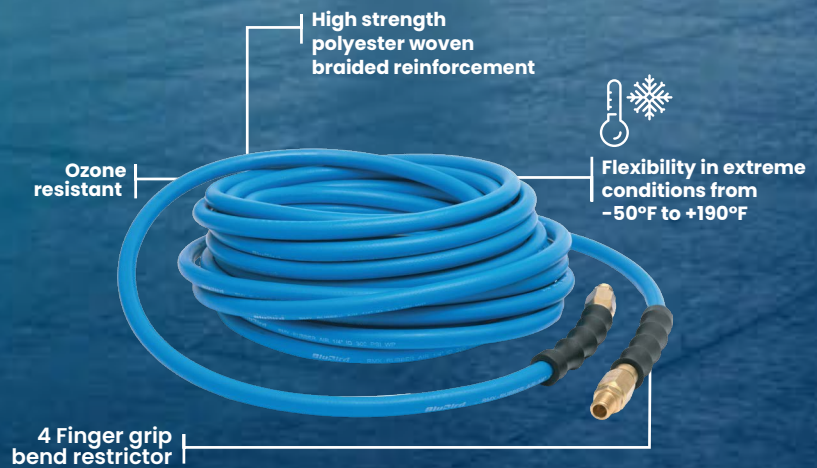

## BluBird Air Hose with Field Repairable Fittings

FastFix fittings allows a damaged hose to be repaired on the job site

**40% LIGHTER**  
than traditional rubber air hoses

**100% Rubber**

### Soild Brass FastFix Fittings

- BluBird hose as light as hybrid
- 2 x Male NPT connections
- Extreme weather flexibility
- No memory - lays flat
- Abrasion resistant
- Kink resistant core design
- 1/4" Male NPT FastFix Fittings
- 300 PSI working pressure
- 4:1 Safety burst factor

Solid Brass FastFix fittings are superior to aircraft aluminum fittings.

**BluBird Air Hose with Field Repairable Fittings**

**40% Lighter Than Traditional Rubber Air Hoses**  
**100% Rubber**

- As light as hybrid
- High strength polyester woven braided reinforcement
- Maintains integrity under extreme weather conditions
- Ozone resistant
- Abrasion resistant
- Kink resistant
- 4-Finger grip bend restrictor protects the fittings from damage & offers better control over the hose.

The BluBird FastFix hose is a combination of the BluBird Hose and FastFix field repairable fittings. The BluBird hose is the lightest, strongest most flexible 100% rubber air hose ever made and the FastFix field repairable fittings make it easy and fast to repair a hose in minutes, restoring the hose to it's original 300 PSI working pressure, 1200 PSI burst rating. The FastFix fittings are 100% brass for strength and durability.