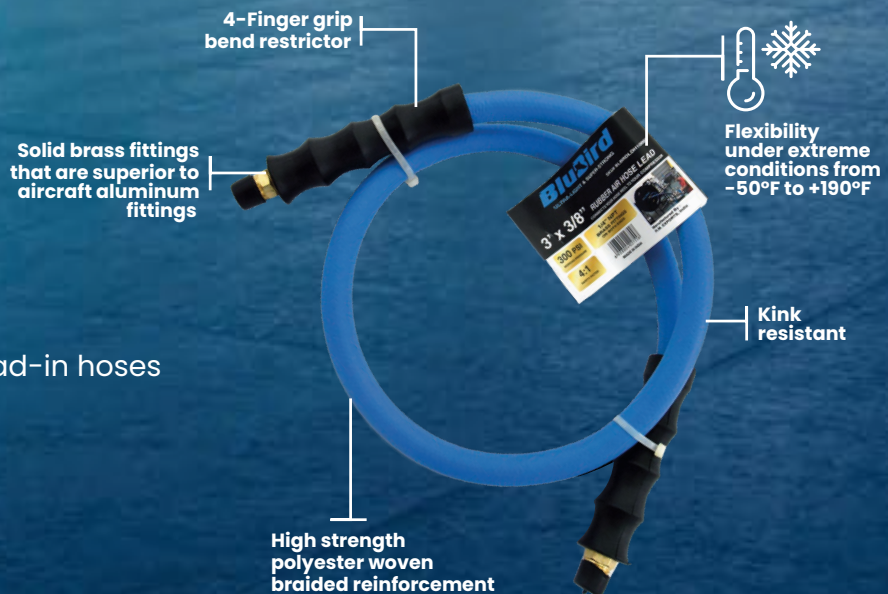

90 Days
Workmanship
Warranty

Lead-in Air Hose

Best in Class !

100% RUBBER

Ideal for connecting supply lines,
hose reels, compressors,
and other system components

- 3/8" Male NPT connections
- Extreme weather flexibility
- 40% Lighter than traditional rubber lead-in hoses
- Abrasion resistant
- Kink resistant core design
- 300 PSI working pressure
- 1200 PSI burst pressure

Best in Class !

Safest | Strongest | Most Flexible

Blubird Lead-in hoses are 40% lighter, stronger and more flexible than other rubber hoses. Blubird hoses have superior cold weather flexibility down to -50°F and maintains its integrity up to +190°F making it a year round hose in most parts of the world. BluBird hoses have an abrasion resistant external cover, high strength woven polyester reinforcement to prevent elongation and adds superior strength giving the BluBird hose 300 PSI working pressure and a 4:1 safety burst factor of 1200 PSI.

Connects Air Hose Reel To The Compressor

- 40% Lighter than standard rubber air hoses
- High strength polyester woven braided reinforcement
- Maintains integrity under extreme weather conditions
- Ozone resistant | Abrasion resistant | Kink resistant
- Solid brass fittings that are superior to aircraft aluminum fittings
- 4-Fingers bend restrictor protects the fittings from damage & offers better control over the hose

Flexibility in extreme conditions from -50°F to +190°F

1200 PSI burst pressure

300 PSI working pressure

4:1 Safety factor

Model#	SKU#	Description	I.D	Length	Fitting
BBLD3803	10010425	Blubird Rubber Lead-in Air Hose 3/8" x 03'	3/8"	3'	2 x 3/8" Male NPT
BBLD1203	10010422	Blubird Rubber Lead-in Air Hose 1/2" x 03'	1/2"	3'	2 x 1/2" Male NPT