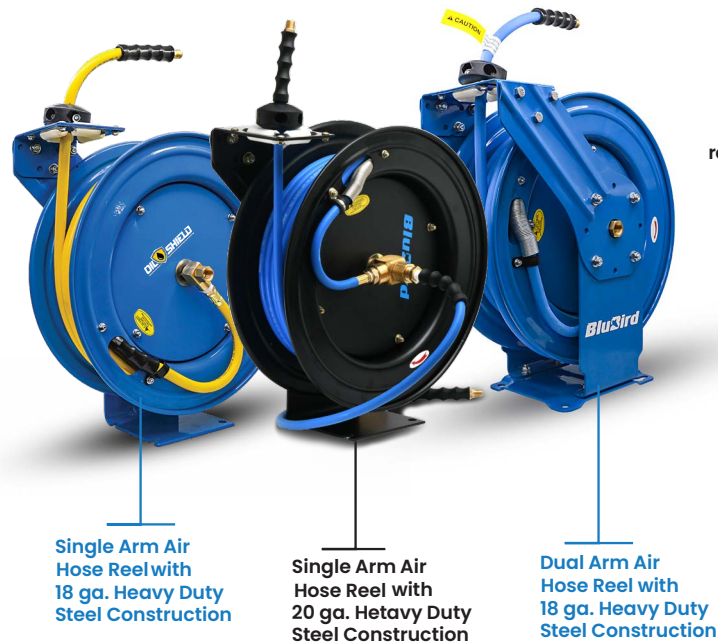

2 Year
Warranty

AIR HOSE REELS

18/20 GAUGE AIR HOSE REELS

- Auto-retractable hose reel
- 12 Pt. ratchet system locks hose at shorter distances
- Heavy-duty spring vibration resistant mechanism
- Professional grade steel construction with brass fittings
- Corrosion resistant powder coat finish
- All weather year-round use
- Ceiling, wall, floor, rigs & trailer mountable

18/20 GAUGE HEAVY DUTY STEEL CONSTRUCTION

20 GA Single Arm Retractable Air Hose Reel (Small)

20 GA Single Arm Retractable Air Hose Reel (Medium)

20 GA Heavy Duty Single Arm Retractable Air Hose Reel (Medium)

RMX is the only company in the world that manufactures both the hoses and the auto retractable reels that they go on. The BluBird heavy duty retractable reels are constructed using 18g steel which is then powdered coated giving it superior resistance to rubbing, flaking and rust. These reels are equipped with a powerful, heavy duty steel spring along with a class leading 12pt ratchet system that helps lock out the hose at shorter lengths and also enables a smooth auto rewind. The reels also feature a rubber gasket for extended life of the spring. BluBird reels are available in both single and dual arm versions. These reels carry an unmatched 2-year warranty.

Reel Features

- Unmatched 2 year warranty
- 20/18 gauge powder coated steel construction
- 12 point ratchet system which helps lock out the hose at shorter lengths
- Specialised internal system reduces the spring vibration, enables quieter operations & extends the life of spring
- Includes 3' Lead-in hose