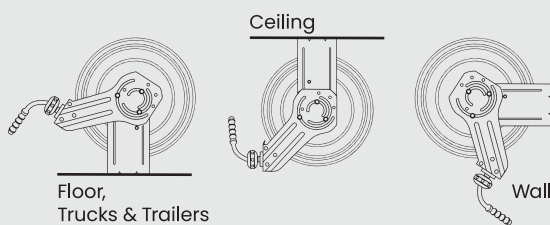

ALL-IN-ONE AIR HOSE REEL

BluBird introduces the All-In-One Hose Reel, combining cutting-edge technologies to provide a versatile, convenient, and safe hose management solution. Engineered with durability and functionality in mind, this reel sets a new standard in the industry. Ideal for various settings including industrial facilities, workshops, or residential spaces. Crafted with high-quality materials, withstands 300 PSI working pressure, and temperatures from -50°F to +190°F. Additional features include a 180 Degree Swivel Mount for enhanced flexibility, a 5-in-1 Coupler for simplified hose connections, and a 1/2 Inch Socket Wrench for convenient assembly and maintenance.

Mounting Options :

Wall