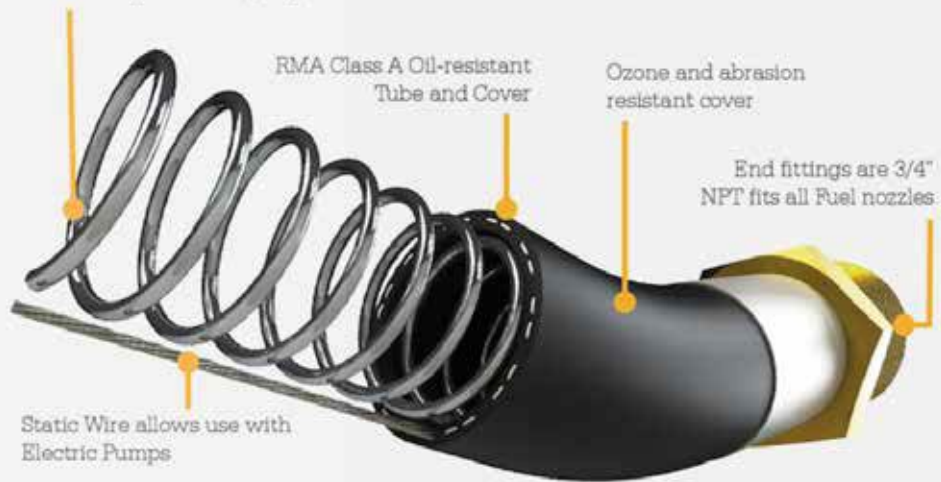

For use where UL approval is not required*
Features

- 8" Internal strain relief springs on each end to prevent kinking at the coupling
- 2X More kink resistant than other fuel hoses
- Ozone and abrasion resistant cover
- Static wire allows use with electric pumps
- Chrome-plated Male NPT fittings

RMA Class-A Oil Resistant Fuel Hose

Fuel Transfer Hoses

For use with diesel, gasoline, kerosene, bio diesel B10 and B20

100 PSI Burst Pressure RMA Class-A oil resistant tube & cover

Award Winning
Formulation

- 8" Internal strain relief springs on each end to prevent kinking at the coupling
- 2X More kink resistant than other fuel hoses
- Ozone and abrasion resistant cover
- Static wire allows use with electric pumps

Chrome plated
Male NPT fittings

8" internal strain relief springs
on each end to prevent
kinking at the coupling

Model#

SKU#

Description

I.D.

Length

Fitting