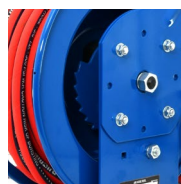

2 Year
Warranty

18 GAUGE AIR HOSE REEL

- Auto-retractable hose reel
- 12 Pt. ratchet system locks hose at shorter distances
- Heavy-duty spring vibration resistant mechanism
- Professional grade steel construction with brass fittings
- Corrosion resistant powder-coat finish
- All-weather year-round use
- Ceiling, wall, floor, rigs & trailer mountable

Retractable Air Hose Reels

18 GA Heavy-Duty Single-Arm Retractable Air Hose Reel (Medium)

BluBird Industries is the only company in the world that manufactures both the hoses and the auto-retractable reels. The BluBird heavy-duty retractable reels are constructed using 18g steel which is then powder-coated giving it superior resistance to rubbing, flaking and rust. These reels are equipped with a powerful, heavy duty steel spring along with a class leading 12pt ratchet system that helps lock out the hose at shorter lengths and also enables a smooth auto-rewind. The reels also feature a rubber gasket. BluBird reels are available in both single and dual-arm versions. These reels carry an unmatched 2-year warranty.

Reel Features

- Unmatched 2-year warranty
- 20/18 gauge powder-coated steel construction
- 12 point ratchet system which helps lock out the hose at shorter lengths
- Specialised internal system reduces the spring vibration, enables quieter operations & extends the life of spring
- Includes 3' Lead-in hose

Four rollers reduce hose wear

12 point ratchet gearing system

12 point ratchet gearing system

Mounting Options

Floor, Trucks & Trailers

Ceiling

Wall

Model#	SKU#	Description	I.D	Length	Fitting
PPRHD1250	10011205	Patriot Pro Rubber Air Hose Reel Heavy-Duty 3/8" x 50'	3/8"	50'	3/8" Male NPT
PPRHD3850	10011206	Patriot Pro Rubber Air Hose Reel Heavy-Duty 1/2" x 50'	1/2"	50'	1/2" Male NPT