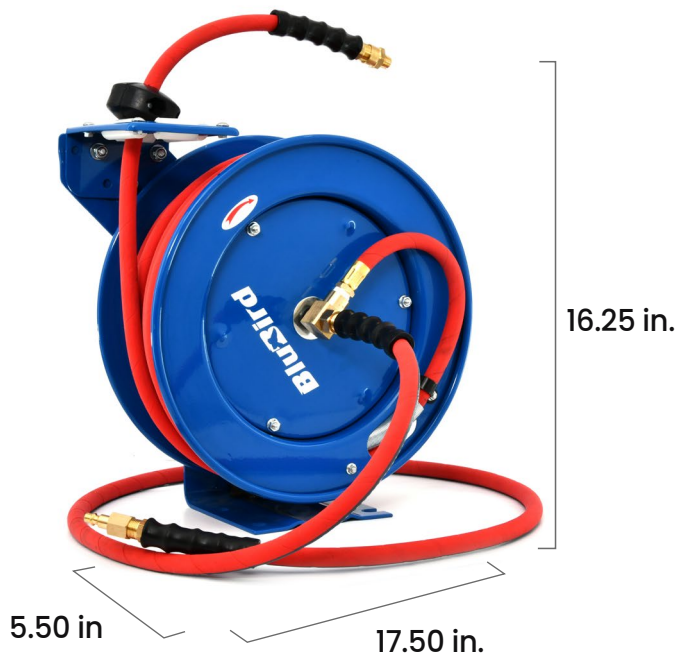

2 Year
Warranty

18 GAUGE AIR HOSE REEL

- Auto-retractable hose reel
- 12 Pt. ratchet system locks hose at shorter distances
- Heavy-duty spring vibration resistant mechanism
- Professional grade steel construction with brass fittings
- Corrosion resistant powder-coat finish
- All-weather year-round use
- Ceiling, wall, floor, rigs & trailer mountable

Retractable Air Hose Reels

18 GA Heavy-Duty Single-Arm Retractable Air Hose Reel (Medium)

BluBird Industries is the only company in the world that manufactures both the hoses and the auto-retractable reels. The BluBird heavy-duty retractable reels are constructed using 18g steel which is then powder-coated giving it superior resistance to rubbing, flaking and rust. These reels are equipped with a powerful, heavy duty steel spring along with a class leading 12pt ratchet system that helps lock out the hose at shorter lengths and also enables a smooth auto-rewind. The reels also feature a rubber gasket. BluBird reels are available in both single and dual-arm versions. These reels carry an unmatched 2-year warranty.

Reel Features

- Unmatched 2-year warranty
- 20/18 gauge powder-coated steel construction
- 12 point ratchet system which helps lock out the hose at shorter lengths
- Specialised internal system reduces the spring vibration, enables quieter operations & extends the life of spring
- Includes 3' Lead-in hose

Four rollers reduce hose wear

12 point ratchet gearing system

12 point ratchet gearing system

Mounting Options

Floor, Trucks & Trailers

Ceiling

Wall

Model#	SKU#	Description	I.D	Length	Fitting
PPRHD1250	10011205	Patriot Pro Rubber Air Hose Reel Heavy-Duty 3/8" x 50'	3/8"	50'	3/8" Male NPT
PPRHD3850	10011206	Patriot Pro Rubber Air Hose Reel Heavy-Duty 1/2" x 50'	1/2"	50'	1/2" Male NPT