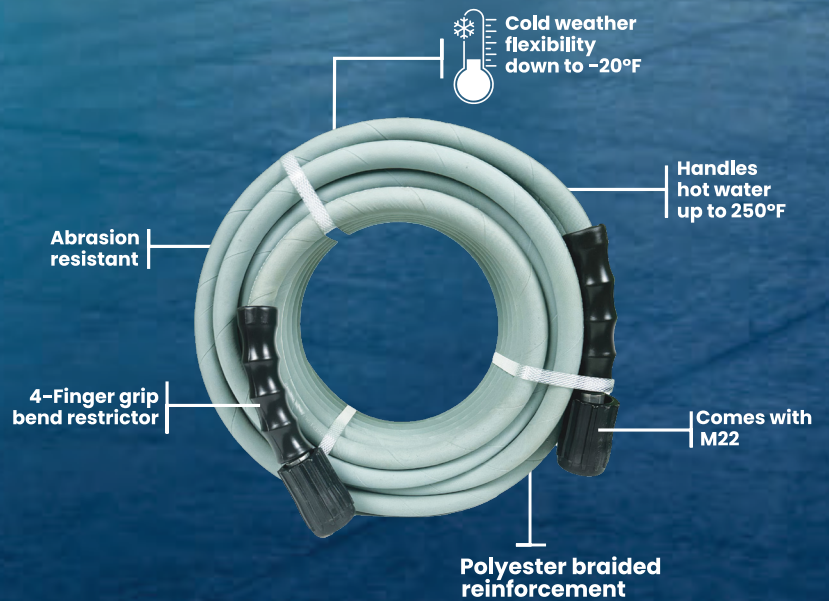

1 Year
Warranty

Pressure Washer Hoses

Polyester Braided Pressure Washer Hoses

Super Light & Flexible

heavy-duty polyester braided pressure washer hose

- Extreme weather flexibility
- Lightweight, coils easily
- No memory - lays flat
- Abrasion resistant
- Kink resistant core design
- Comes with M22
- 3000 PSI Working pressure
- 4:1 Safety factor

Available
Hose I.D. (in.): 1/4

Available
Hose Length (ft.): 25, 50, 100,

Visit Website

www.blubirdindustries.com | sales@blubirdindustries.com | tel:+1.844.769.4673
30 N Gould St, Ste 4025 Sheridan, WY 82801

Non-marking Design

Polyester Braided Pressure Washer Hoses

Super Light & Flexible

- **3000 PSI Working Pressure | 12000 PSI Burst Pressure**
- 100% rubber construction
- Polyester braided reinforcement
- Maintains integrity under extreme weather conditions
- Ozone resistant
- Abrasion resistant
- Kink resistant
- 4-Finger grip bend restrictor for better use & easier control over the hose

BluShield polyester braided rubber pressure washer hoses are super light and flexible which helps with the coiling and ease of handling of the hose. These lightweight hoses are equipped with bend restrictor which reduces the bending stress near the couplings and increases the working efficiency by adding better control. These hoses have a 3000 PSI working pressure and a 12000 PSI burst pressure with safety factor of (4:1). It has an unmatched 1 year warranty.