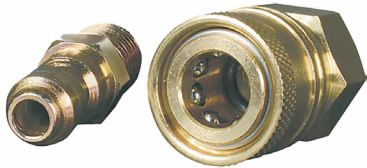

Features:

- Converts male pipe thread to a male metric connection
- Attach and remove adapter quickly using the easy grip nut
- For use on wands, hoses, pumps, etc.
- Durable construction for pressure washer use

Male Metric x 1/4" Female Pipe Thread Pressure Washer Adapter

Features:

- Converts male pipe thread to a female metric connection
- For use on pumps, injectors, hoses, etc.
- Hex nut makes installation easy
- Durable construction for pressure washer use

Model#	SKU#	Description
PWA008	10012311	Blushield 1/4" Female Pipe Thread x Female Metric Pressure Washer Adapter
PWA009	10012312	Blushield Male Metric x 1/4" Female Pipe Thread Pressure Washer Adapter

1/4" Quick-Disconnect Plug x 1/4" Male Pipe Thread Pressure Washer Adapter

Features:

- End 1 Type: Quick-disconnect plug
- End 3 Type: Quick-disconnect socket
- Includes: 1/4" Quick-disconnect plug x 1/4" male pipe thread adapter, 1/4" quick-disconnect socket x 1/4" female pipe thread adapter
- 1/4-inches FPT connection