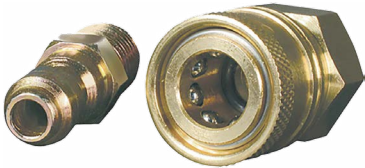

Features:

- Converts male pipe thread to a male metric connection
- Attach and remove adapter quickly using the easy grip nut
- For use on wands, hoses, pumps, etc.
- Durable construction for pressure washer use

Male Metric x 1/4" Female Pipe Thread Pressure Washer Adapter

Features:

- Converts male pipe thread to a female metric connection
- For use on pumps, injectors, hoses, etc.
- Hex nut makes installation easy
- Durable construction for pressure washer use

Model#	SKU#	Description
PWA008	10012311	Blushield 1/4" Female Pipe Thread x Female Metric Pressure Washer Adapter
PWA009	10012312	Blushield Male Metric x 1/4" Female Pipe Thread Pressure Washer Adapter

1/4" Quick-Disconnect Plug x 1/4" Male Pipe Thread Pressure Washer Adapter

Features:

- End 1 Type: Quick-disconnect plug
- End 3 Type: Quick-disconnect socket
- Includes: 1/4" Quick-disconnect plug x 1/4" male pipe thread adapter, 1/4" quick-disconnect socket x 1/4" female pipe thread adapter
- 1/4-inches FPT connection