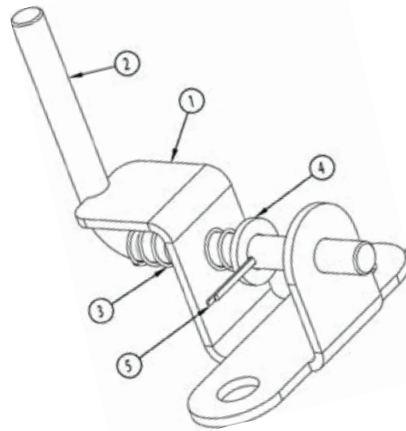

1 Year
Warranty

Pressure Washer A-Frame Reel

18 GAUGE HEAVY-DUTY STEEL CONSTRUCTION

- 1-Year unmatched warranty on reel
- Powder-coated heavy-duty steel construction
- Solid brass swivel prevents against leaks
- Hand crank rewind with drum locking pin
- Friction brake
- Direct hand-crank rewind with locking pin
- Solid steel construction
- Durable powder-coated finish
- Full flow swivel stainless swivel
- 5000 Max PSI

Pressure Washer A-Frame Reel

Blushield Steel A Frame Pressure Washer Hose Reel A- Frame a robust solution for your cleaning needs. This reel boasts a friction brake, ensuring precise control, and a direct hand-crank rewind with a locking mechanism for easy hose management. Its solid steel construction and durable powder coat finish guarantee long-lasting performance. The full-flow swivel enhances usability, making it an ideal choice for heavy-duty pressure washing tasks.

Reel Features

- Friction brake
- Direct hand-crank rewind with locking pin
- Solid steel construction
- Durable powder-coated finish
- Full flow swivel stainless swivel

Model#	SKU#	Description	Brass Part
PWMRAF150	10012658	Blushield Pressure Washer Hose Reel A-Frame 150' w/o Hose	3/8" FNPT
PWMRAF300	10012659	Blushield Pressure Washer Hose Reel A-Frame 300' w/o Hose	3/8" FNPT
PWMRAF450	10012660	Blushield Pressure Washer Hose Reel A-Frame 450' w/o Hose	3/8" FNPT