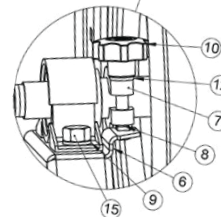

Pressure Washer A-Frame Reel

Blushield Steel A Frame Pressure Washer Hose Reel A- Frame a robust solution for your cleaning needs. This reel boasts a friction brake, ensuring precise control, and a direct hand-crank rewind with a locking mechanism for easy hose management. Its solid steel construction and durable powder coat finish guarantee long-lasting performance. The full-flow swivel enhances usability, making it an ideal choice for heavy-duty pressure washing tasks.

Reel Features

- Friction brake
- Direct hand-crank rewind with locking pin
- Solid steel construction
- Durable powder-coated finish
- Full flow swivel stainless swivel

Model#	SKU#	Description	Brass Part
PWMRAF150	10012658	Blushield Pressure Washer Hose Reel A-Frame 150' w/o Hose	3/8" FNPT
PWMRAF300	10012659	Blushield Pressure Washer Hose Reel A-Frame 300' w/o Hose	3/8" FNPT
PWMRAF450	10012660	Blushield Pressure Washer Hose Reel A-Frame 450' w/o Hose	3/8" FNPT