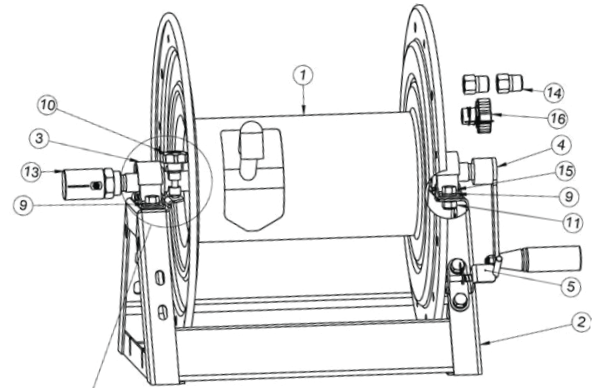

1 Year
Warranty

Pressure Washer A-Frame Reel

18 GAUGE HEAVY-DUTY STEEL CONSTRUCTION

- 1-Year unmatched warranty on reel
- Powder-coated heavy-duty steel construction
- Solid brass swivel prevents against leaks
- Hand crank rewind with drum locking pin
- Friction brake
- Direct hand-crank rewind with locking pin
- Solid steel construction
- Durable powder-coated finish
- Full flow swivel stainless swivel
- 5000 Max PSI

Pressure Washer A-Frame Reel

Blushield Steel A Frame Pressure Washer Hose Reel A- Frame a robust solution for your cleaning needs. This reel boasts a friction brake, ensuring precise control, and a direct hand-crank rewind with a locking mechanism for easy hose management. Its solid steel construction and durable powder coat finish guarantee long-lasting performance. The full-flow swivel enhances usability, making it an ideal choice for heavy-duty pressure washing tasks.

Reel Features

- Friction brake
- Direct hand-crank rewind with locking pin
- Solid steel construction
- Durable powder-coated finish
- Full flow swivel stainless swivel

Model#	SKU#	Description	Brass Part
PWMRAF150	10012658	Blushield Pressure Washer Hose Reel A-Frame 150' w/o Hose	3/8" FNPT
PWMRAF300	10012659	Blushield Pressure Washer Hose Reel A-Frame 300' w/o Hose	3/8" FNPT
PWMRAF450	10012660	Blushield Pressure Washer Hose Reel A-Frame 450' w/o Hose	3/8" FNPT