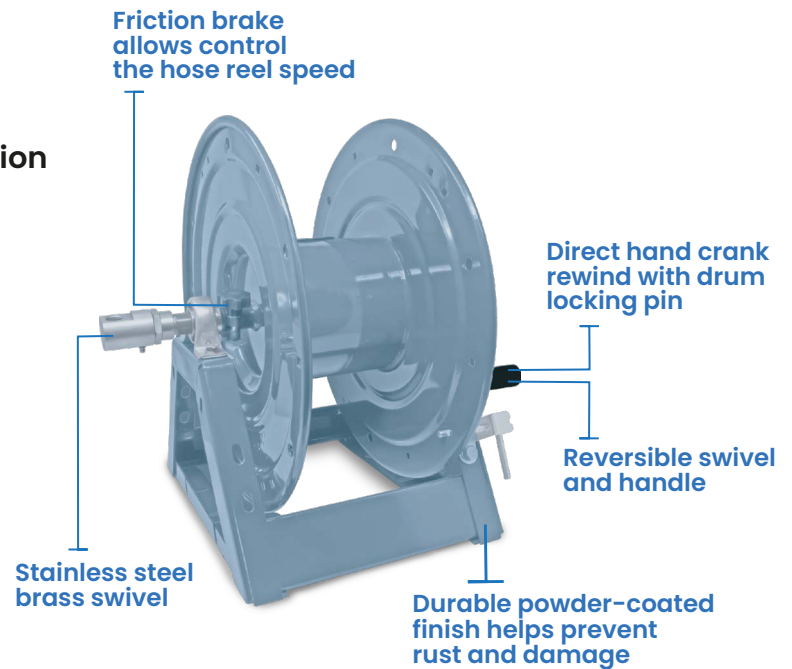

1 Year
Warranty

Pressure Washer A-Frame Reel

18 GAUGE HEAVY-DUTY STEEL CONSTRUCTION

- 1-Year unmatched warranty on reel
- Powder-coated heavy-duty steel construction
- Solid brass swivel prevents against leaks
- Hand crank rewind with drum locking pin
- Friction brake
- Direct hand-crank rewind with locking pin
- Solid steel construction
- Durable powder-coated finish
- Full flow swivel stainless swivel
- 5000 Max PSI

Pressure Washer A-Frame Reel

Blushield Steel A Frame Pressure Washer Hose Reel A- Frame a robust solution for your cleaning needs. This reel boasts a friction brake, ensuring precise control, and a direct hand-crank rewind with a locking mechanism for easy hose management. Its solid steel construction and durable powder coat finish guarantee long-lasting performance. The full-flow swivel enhances usability, making it an ideal choice for heavy-duty pressure washing tasks.

Reel Features

- Friction brake
- Direct hand-crank rewind with locking pin
- Solid steel construction
- Durable powder-coated finish
- Full flow swivel stainless swivel

Model#	SKU#	Description	Brass Part
PWMRAF150	10012658	Blushield Pressure Washer Hose Reel A-Frame 150' w/o Hose	3/8" FNPT
PWMRAF300	10012659	Blushield Pressure Washer Hose Reel A-Frame 300' w/o Hose	3/8" FNPT
PWMRAF450	10012660	Blushield Pressure Washer Hose Reel A-Frame 450' w/o Hose	3/8" FNPT