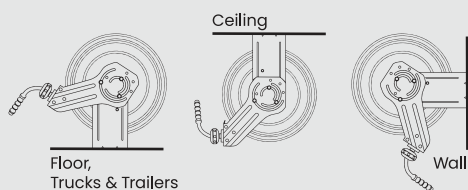

ALL-IN-ONE AIR HOSE REEL

BluShield introduces the All-In-One Hose Reel, combining the best features of FreeStyle, Sshhh Tek, and slow rewind reels. With its stainless arm, blue base, and advanced functionality, this reel sets a new standard in hose management, offering versatility and performance for a variety of applications.

Mounting Options :