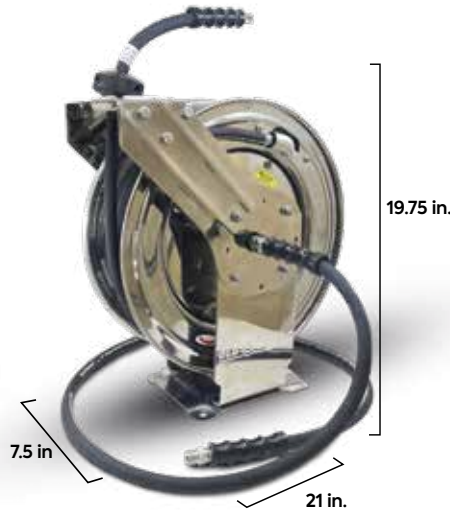

### Mounting Options

2 Metal arms for extreme stability

Comes with Rubber Gasket

12-Point ratchet gearing system

Four rollers reduce hose wear

Available Hose I.D. (in.): 1/4, 3/8

Available Hose Length (ft.): 50, 75, 100

### Reel Features

- Unmatched 1 year warranty
- 18 gauge powder coated steel construction
- 12-Point ratchet system which helps lock out the hose at shorter lengths
- Specialized internal system reduces the spring vibration, enables quieter operations & extends the life of spring
- Includes 6' Lead-in hose

### Mounting Options

Blushield heavy duty pressure washer hose reel is constructed with powder coated 18 gauge heavy duty steel and have 12 pt. Ratchet Locking Mechanism. It comes with the lightest, strongest, most flexible & aramid braided pressure washer hose. This combo is perfect for all the industries where pressure washing is required. It is a great cost-effective alternative to motor driven reels