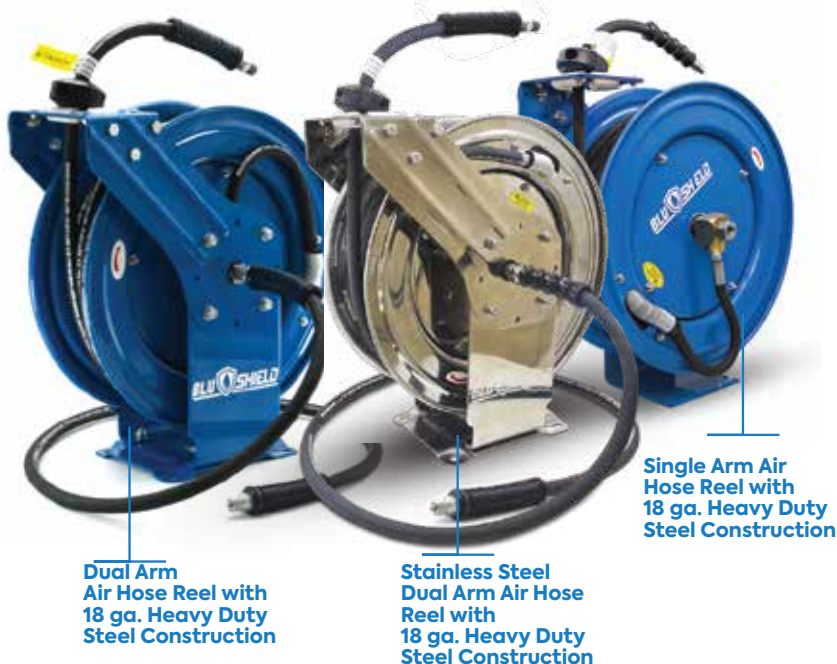

### 18 GAUGE AIR HOSE REELS

- Auto-retractable hose reel
- 12pt. ratchet system locks out hose at shorter distances
- Heavy-duty spring vibration resistant mechanism
- Professional grade steel construction with brass fittings
- Corrosion resistant powder coated finish
- All weather year-round use
- Ceiling, wall, floor, rigs & trailer mountable

### Mounting Options

2 Metal arms for extreme stability

Comes with Rubber Gasket

12-Point ratchet gearing system

Four rollers reduce hose wear

Available Hose I.D. (in.): 1/4, 3/8

Available Hose Length (ft.): 50, 75, 100

### Reel Features

- Unmatched 1 year warranty
- 18 gauge powder coated steel construction
- 12-Point ratchet system which helps lock out the hose at shorter lengths
- Specialized internal system reduces the spring vibration, enables quieter operations & extends the life of spring
- Includes 6' Lead-in hose

### Mounting Options

Blushield heavy duty pressure washer hose reel is constructed with powder coated 18 gauge heavy duty steel and have 12 pt. Ratchet Locking Mechanism. It comes with the lightest, strongest, most flexible & aramid braided pressure washer hose. This combo is perfect for all the industries where pressure washing is required. It is a great cost-effective alternative to motor driven reels