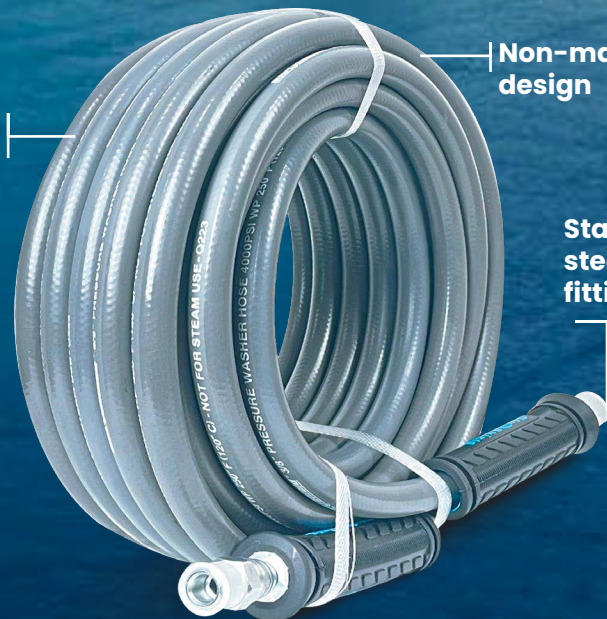

### Single / Double Wire Braided Pressure Washer Hose

# 100% Rubber

- Commercial grade replacement pressure washer hose
- High tensile single wire steel braided construction
- High-strength rubber cover
- Designed for hot & cold water use
- Bend restrictor reduces wear & tear of connector
- 3/8 in. swivel + fixed Male NPT fittings
- 4000 PSI working pressure
- 16000 PSI burst pressure
- 4:1 Safety factor
- Weather flexibility

Handles  
hot water  
up to 250° F

Non-marking  
design

Stainless  
steel  
fittings

Available  
Hose I.D. (in.): 3/8

Available  
Hose Length (ft.): 25, 35, 50, 100, 200

Visit Website

[www.blubirdindustries.com](http://www.blubirdindustries.com) | [sales@blubirdindustries.com](mailto:sales@blubirdindustries.com) | tel: +1.844.769.4673