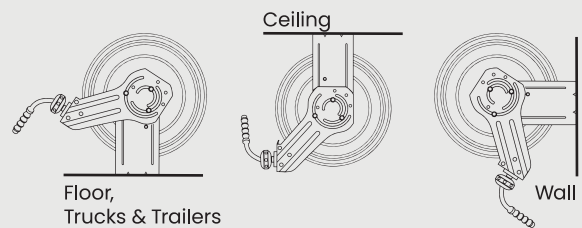

Available
Hose I.D. (in.) : 3/8

Available
Hose Length (ft.) : 50, 100

Visit Website

www.blubirdindustries.com | sales@blubirdindustries.com | tel: +1.844.769.4673
30 N Gould St, Ste 4025 Sheridan, WY 82801

It is accompanied by the world's finest Pressure Washer Hose, which features aramid braiding for added strength. This innovative hose reel employs a multi-position 12-point ratchet spring system that securely locks the hose at various desired lengths, both shorter and longer. The inclusion of brass swivel joints in the hose inlet connection provides excellent leak protection, while the reel stopper and four non-snap rollers effectively minimize hose abrasion. Offering versatile installation options, this hose reel can be conveniently mounted on the floor, wall, ceiling, and more.

REEL FEATURES :

- 18 gauge powder-coated heavy-duty steel construction
- Corrosion resistant solid brass fittings
- 12-point ratchet system which helps lock out the hose at shorter lengths
- 100% rubber construction for hose
- Stainless steel construction
- 4100 PSI working pressure
- 4:1 Safety factor
- Ozone resistant | Abrasion resistant | Kink resistant
- Flexibility up -20°F

Mounting Options

Four rollers reduce hose wear

12-point ratchet gearing system

Comes with a rubber stopper

Dual arms for extreme stability

| Model# | SKU# | Description | I.D | Length | Fitting |
|--------------|----------|--|------|--------|-------------------------------------|
| PWRSS3850 | 10011392 | BluShield Retractable Stainless Steel Rubber Pressure Washer Hose Reel 3/8" x 50' w/ 6' Lead-In Hose | 3/8" | 50' | 3/8" NPT Fixed + Revolving Fittings |
| PWRSSDA38100 | 10012285 | BluShield Retractable Stainless Steel Rubber Pressure Washer Hose Reel 3/8" x 100' | 3/8" | 100' | 3/8" NPT Fixed + Revolving Fittings |