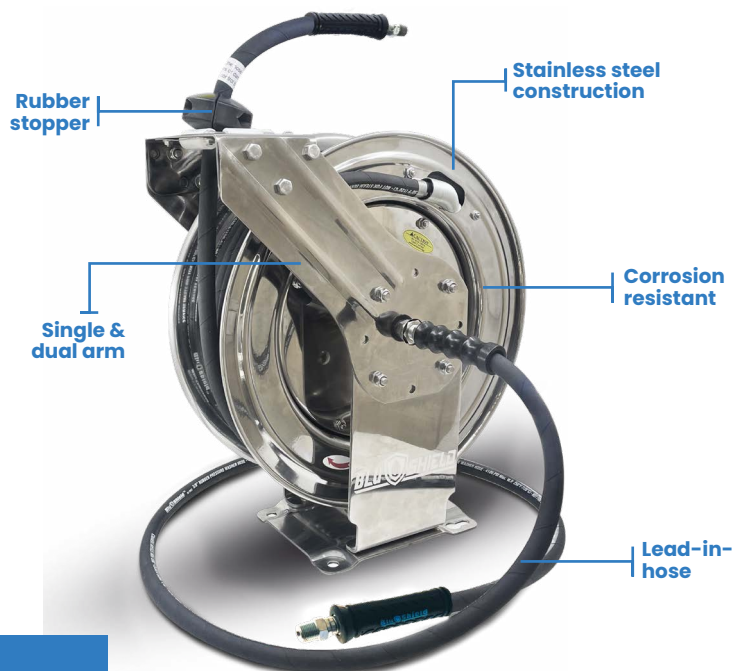

1 Year
Warranty

STAINLESS STEEL PRESSURE WASHER HOSE REEL

18 GAUGE PRESSURE WASHER HOSE REELS

- Single & dual adjustable guide arm
- Corrosion resistant solid brass fittings
- 12-point ratchet system which helps lock out the hose at shorter lengths
- 100% rubber construction for hose
- 4100 PSI working pressure
- 4:1 Safety factor
- Flexibility up -20°F

It is accompanied by the world's finest Pressure Washer Hose, which features aramid braiding for added strength. This innovative hose reel employs a multi-position 12-point ratchet spring system that securely locks the hose at various desired lengths, both shorter and longer. The inclusion of brass swivel joints in the hose inlet connection provides excellent leak protection, while the reel stopper and four non-snap rollers effectively minimize hose abrasion. Offering versatile installation options, this hose reel can be conveniently mounted on the floor, wall, ceiling, and more.

REEL FEATURES :

- 18 gauge powder-coated heavy-duty steel construction
- Corrosion resistant solid brass fittings
- 12-point ratchet system which helps lock out the hose at shorter lengths
- 100% rubber construction for hose
- Stainless steel construction
- 4100 PSI working pressure
- 4:1 Safety factor
- Ozone resistant | Abrasion resistant | Kink resistant
- Flexibility up -20°F

Mounting Options

Four rollers reduce hose wear

12-point ratchet gearing system

Comes with a rubber stopper

Dual arms for extreme stability

| Model# | SKU# | Description | I.D | Length | Fitting |
|--------------|----------|--|------|--------|-------------------------------------|
| PWRSS3850 | 10011392 | BluShield Retractable Stainless Steel Rubber Pressure Washer Hose Reel 3/8" x 50' w/ 6' Lead-In Hose | 3/8" | 50' | 3/8" NPT Fixed + Revolving Fittings |
| PWRSSDA38100 | 10012285 | BluShield Retractable Stainless Steel Rubber Pressure Washer Hose Reel 3/8" x 100' | 3/8" | 100' | 3/8" NPT Fixed + Revolving Fittings |