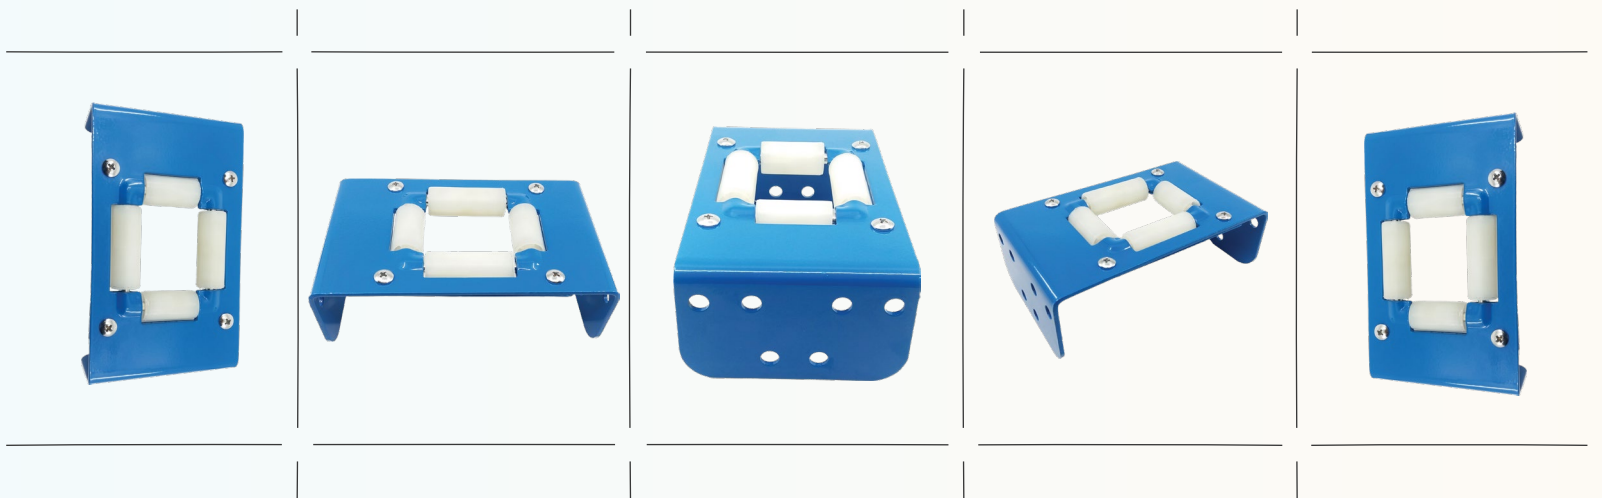

Roller Plate Assembly

FOR DUAL ARM REEL ALL SIZES - BLUE

*Roller Plate Assembly for Dual Arm Reel
All Sizes - Durable & Universal Fit*

The Roller Plate Assembly for Dual Arm Reel All Sizes - Blue is a robust and versatile component designed to ensure smooth operation and longevity of dual arm reels. Constructed with high-quality materials, this assembly is compatible with all reel sizes, offering a reliable and efficient solution for various industrial and commercial applications. The blue finish adds a sleek, durable coating, enhancing both appearance and resilience against wear and tear.

FEATURES

{Universal Compatibility}

{Durable Construction}

{Smooth Operation}

{Easy Installation}

{Corrosion-Resistant Finish}

SKU#	MODEL#	DESCRIPTION
------	--------	-------------

10011532

RSRPDA-BLUE

Roller Plate Assembly for Dual Arm Reel
All Sizes - Blue