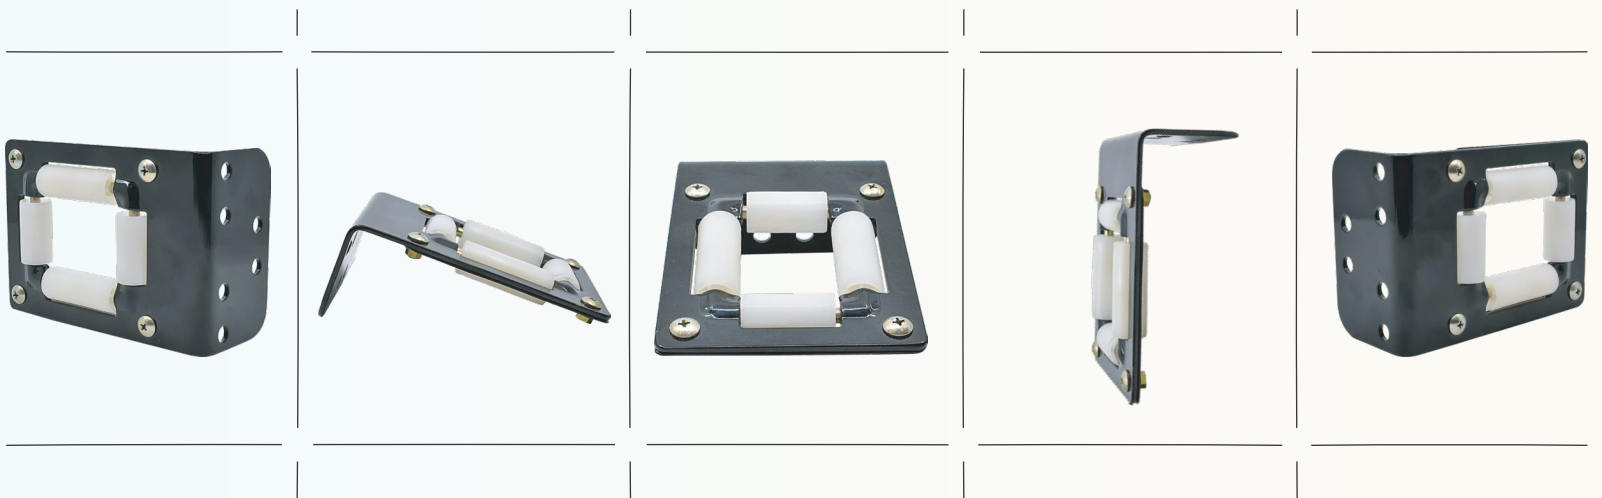

Roller Plate Assembly

FOR SMALL REEL - BLACK

*Roller Plate Assembly for 3/8", 1/2" & 5/8"
Large DA Reel - Durable & Efficient*

The Roller Plate Assembly for 3/8", 1/2" & 5/8" Large DA Reel is a high-performance component designed to enhance the efficiency and functionality of dual arm (DA) reels. This assembly is made from durable materials, ensuring long-lasting performance under demanding conditions. It is compatible with multiple sizes, providing versatility and ease of use for various applications.

FEATURES

{Versatile Compatibility}

{Durable Construction}

{Smooth Operation}

{Easy Installation}

{Robust Design}

SKU#	MODEL#	DESCRIPTION
------	--------	-------------

10011536

RSRPS-BLACK

Roller Plate Assembly for 3/8" & 1/2"
Small Reel - Black