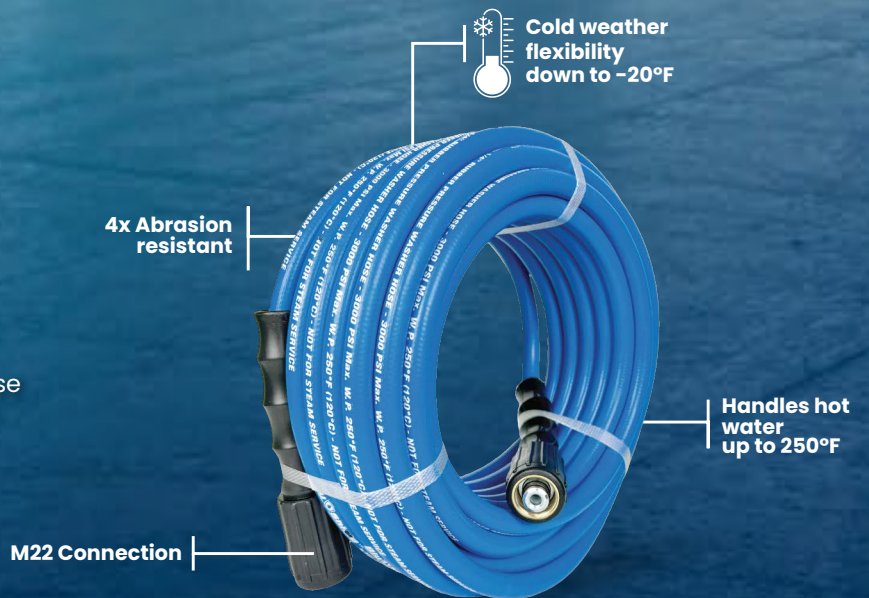

1 Year
Warranty

Polyester Braided Pressure Washer Hoses

35% LIGHTER

Polyester Braided Pressure Washer Hoses

100% Rubber

- Polyester braided reinforcement
- M22 Connector with Nozzle
- High-performance and durable washer hose
- Lightweight easy to coil
- 3000 PSI working pressure
- 12000 PSI burst pressure
- Kink resistant | Ozone resistant
- 4:1 Safety factor

30 N Gould St, Ste 4025 Sheridan, WY 82801

Non-Marking Design

4X ABRASION RESISTANT

Polyester Braided Pressure Washer Hoses

35% Lighter & More Flexible than any other pressure washer hoses

- **Durable Rubber Construction:** Built to resist abrasion, kinks, and extreme weather conditions for long-term use.
- **High-Pressure Compatible:** Handles pressures up to 3000 PSI, making it ideal for tough cleaning jobs.
- **M22 Connectors:** Provide a secure, leak-proof connection to standard pressure washers.
- **Compact 50-Foot Length:** Offers flexibility and maneuverability for smaller cleaning projects.
- **Versatile Use:** Perfect for cleaning patios, decks, driveways, vehicles, and more.
- **Lightweight and Flexible:** Easy to handle while delivering maximum durability and reliability.

The TOUGH-TEK Rubber Pressure Washing Hose combines strength, efficiency, and convenience to elevate your cleaning experience. Built with high-grade rubber, this hose is designed to endure the toughest conditions while maintaining flexibility for easy handling. With a 1/4-inch diameter and 50-foot length, it provides excellent water flow and optimal reach for a variety of cleaning tasks. The M22 connectors ensure secure and leak-free connections with most pressure washers, giving you peace of mind during use. Whether you're tackling grime on outdoor surfaces, washing vehicles, or maintaining industrial machinery, this hose is your go-to solution for superior cleaning performance.