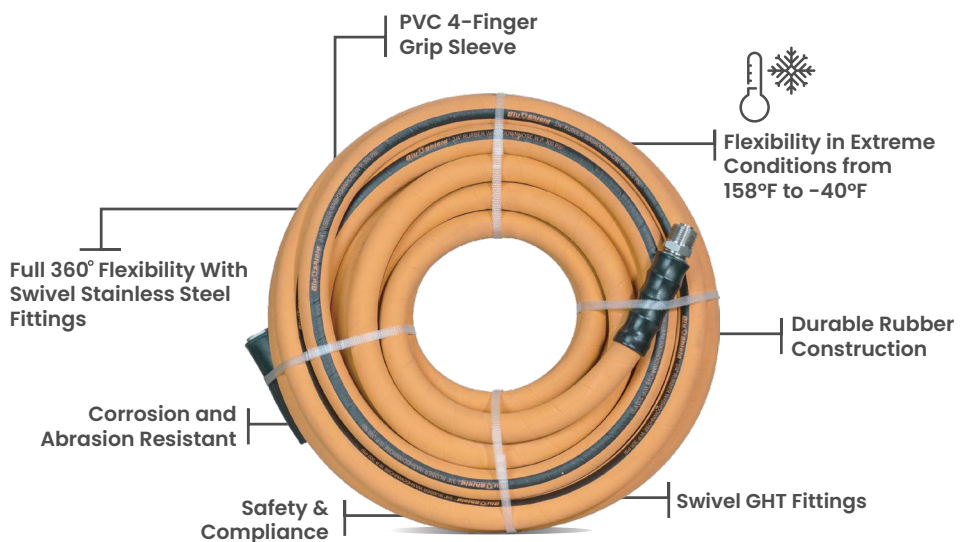

1 Year
Warranty

Rubber Water Wash Down Hose

Engineered For Industrial Washdowns
Your Partner For Tough Cleaning Tasks

100% Rubber Construction

- 300 PSI Working pressure
- High pressure capability
- Weather & abrasion resistant
- Comfortable grip
- Smooth, reliable rotation
- Durable reinforced construction
- Tested for extreme conditions
- 4:1 Safety factor
- Smooth handling, rugged durability

Available
Hose I.D. (in.) : 3/4

Available
Hose Length (ft.) : 25, 50, 100

Visit Website

www.blubirdindustries.com | sales@blubirdindustries.com | tel:+1.844.769.4673
30 N Gould St, Ste 4025 Sheridan, WY 82801

Engineered For Industrial Washdowns—
Your Partner For Tough Cleaning Tasks

**Rubber Water Wash
Down Hose**

The BluShield Rubber Washdown Hose is designed for industrial and heavy-duty cleaning applications. With a working pressure of 300 PSI and a durable rubber construction, this hose is ideal for high-pressure washdowns in various environments. Featuring a PVC 4-finger grip with a swivel sleeve for easy handling, it ensures flexibility and efficiency in operation. The hose is reinforced with polyester yarn braiding for added strength and durability, while its smooth, wrapped finish offers both resilience and a professional appearance. Resistant to weather, abrasion, and common wear-and-tear, the BluShield hose is your reliable partner for demanding washdown tasks.

**100% RUBBER
CONSTRUCTION**

- **300 PSI**: Capable of withstanding high pressures for effective washdown tasks.
- **Abrasion and Weather Resistant**: Designed for tough environments with extra durability.
- **Smooth 4-Finger Grip**: Provides ergonomic handling with a swivel for easy hose movement.
- **Swivel GHT Fittings**: Easy-to-use, stainless steel revolving fittings for leak-proof operation.
- **Flexible in Hot and Cold Conditions**: Maintains flexibility from -40°F to 70°F.